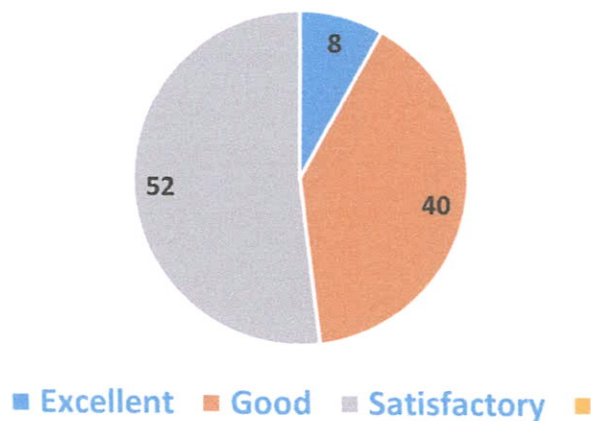

  
Principal  
D.P.G. Degree College  
Sector-34, Gurugram

Q10. How is transport facility in your college?

Excellent	40
Good	104
Satisfactory	56

**Interpretation:** 20% of the alumni respondent says that transport facility in our college is excellent, 52% of the alumni says that transport facility in our college is good and 28% of the alumni says that transport facility in our college is satisfactory.

  
Principal  
D.P.G. Degree College  
Sector-34, Gurugram

Q11. How is training and placement in your college?

Excellent	16
Good	80
Satisfactory	104

Training and Placement

**Interpretation:** 8% of the alumni respondent says that training and placement facility in our college is excellent, 40% of the alumni says that training and placement facility in our college is good and 52% of the alumni says that training and placement facility in our college is satisfactory.