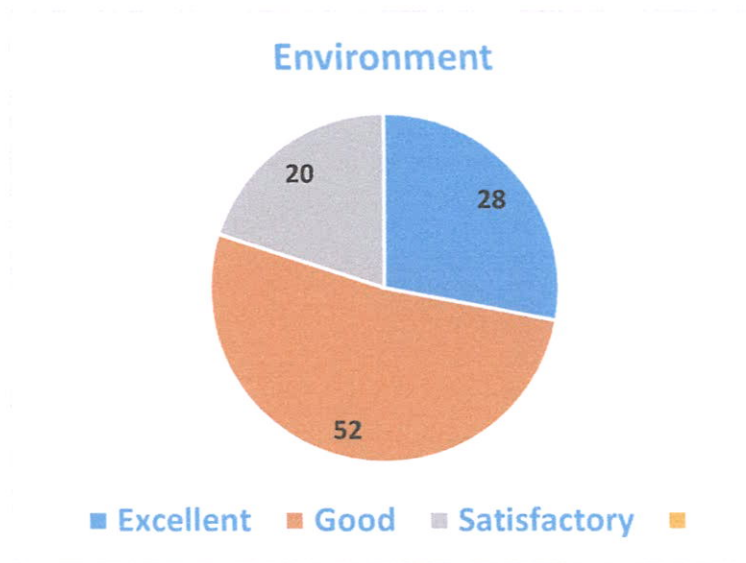

  
Principal  
D.P.G. Degree College  
Sector-34, Gurugram

Q2. How was the fee structure in your college?

Excellent	40
Good	120
Satisfactory	40

**Interpretation:** 20% of the alumni respondent says that process of fee structure is excellent, 60% of the alumni says that fee structure is good and 20% of the alumni says that fee structure is satisfactory.

  
Principal  
D.P.G. Degree College  
Sector-34, Gurugram

Q3. How is the environment in your college?

Excellent	56
Good	104
Satisfactory	40

**Interpretation:** 28% of the alumni respondent says that environment in our college is excellent, 52% of the alumni says that college environment is good and 20% of the alumni says that college environment is satisfactory.