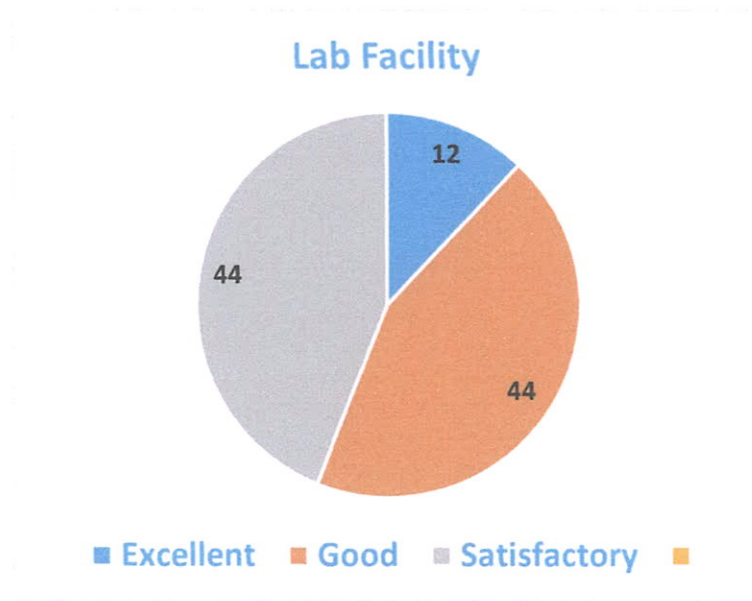

Principal  
D.P.G. Degree College  
Sector-34, Gurugram

Q4. How is the infrastructure in your college?

Excellent	56
Good	104
Satisfactory	40

**Interpretation:** 28% of the alumni respondent says that infrastructure of our college is excellent, 52% of the alumni says that infrastructure of our college is good and 20% of the alumni says that infrastructure of our college is satisfactory.

Principal  
D.P.G. Degree College  
Sector-34, Gurugram

Q5. How is lab facility in your college?

Excellent	24
Good	88
Satisfactory	88

**Interpretation:** 12% of the alumni respondent says that lab facility of our college is excellent, 44% of the alumni says that lab facility of our college is good and 44% of the alumni says that lab facility of our college is satisfactory.