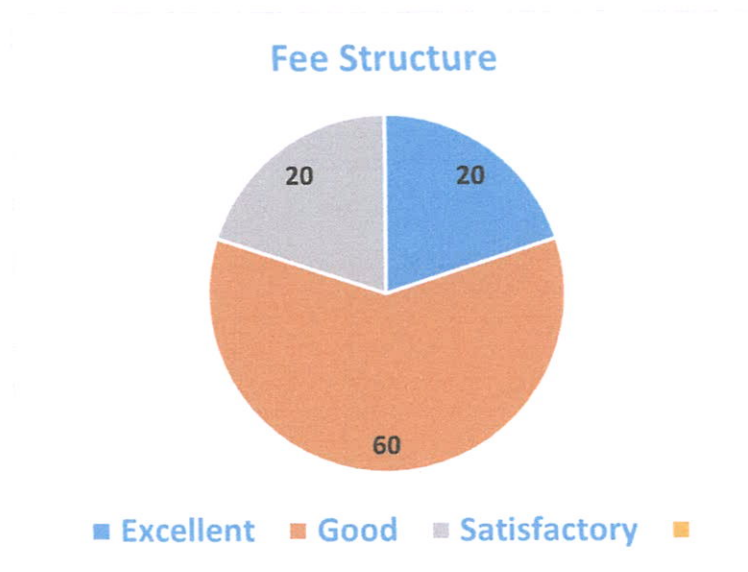

Excellent	56
Good	112
Satisfactory	32

**Interpretation:** 28% of the alumni respondent says that admission process is excellent, 56% of the alumni says that admission process is good and 16% of the alumni says that admission process is satisfactory.

  
Principal  
D.P.G. Degree College  
Sector-34, Gurugram

Q2. How was the fee structure in your college?

Excellent	40
Good	120
Satisfactory	40

**Interpretation:** 20% of the alumni respondent says that process of fee structure is excellent, 60% of the alumni says that fee structure is good and 20% of the alumni says that fee structure is satisfactory.