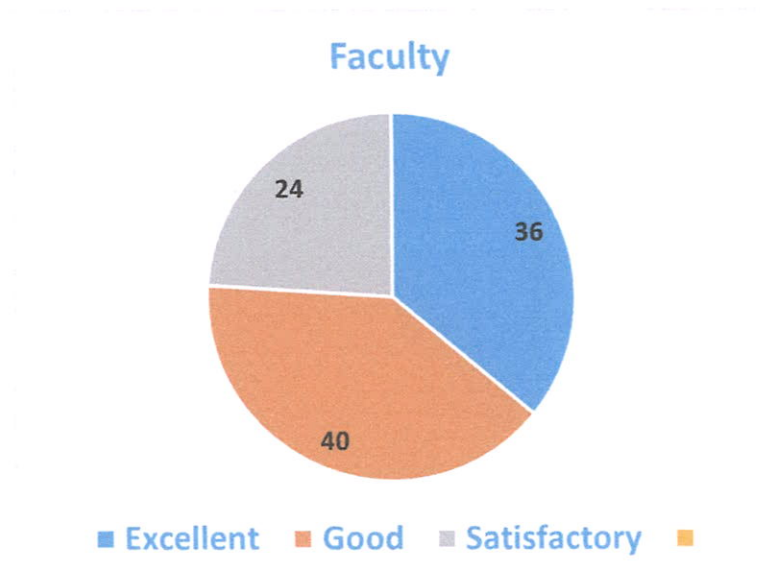

Principal  
D.P.G. Degree College  
Sector-34, Gurugram

Q5. How is lab facility in your college?

Excellent	24
Good	88
Satisfactory	88

**Interpretation:** 12% of the alumni respondent says that lab facility of our college is excellent, 44% of the alumni says that lab facility of our college is good and 44% of the alumni says that lab facility of our college is satisfactory.

  
Principal  
D.P.G. Degree College  
S.

Q6. How is the faculty in your college?

Excellent	72
Good	80
Satisfactory	48

**Interpretation:** 36% of the alumni respondent says that faculty in our college is excellent, 40% of the alumni says that faculty in our college is good and 24% of the alumni says that lab faculty in our college is satisfactory.