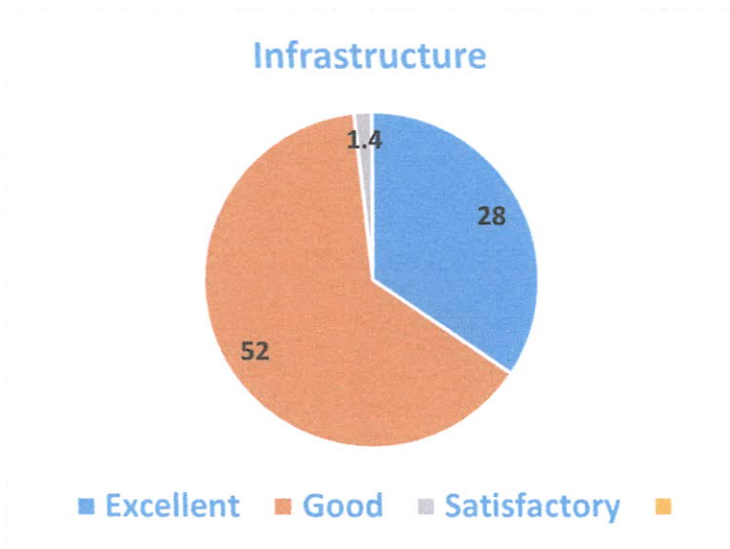

Q4. How is the infrastructure in your college?

Excellent	56
Good	104
Satisfactory	40

Interpretation: 28% of the alumni respondent says that infrastructure of our college is excellent, 52% of the alumni says that infrastructure of our college is good and 20% of the alumni says that infrastructure of our college is satisfactory.

Principal
D.P.G. Degree College
Sector-34, Gurugram