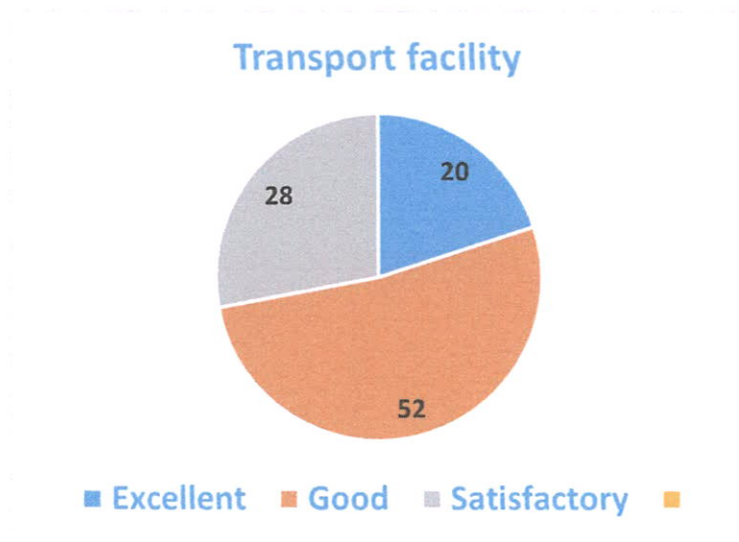

  
Principal  
D.P.G. Degree College  
Sector-34, Gurugram

Q8. How is the canteen facility in your college?

Excellent	40
Good	96
Satisfactory	64

**Interpretation:** 20% of the alumni respondent says that canteen facility in our college is excellent, 48% of the alumni says that canteen facility in our college is good and 32% of the alumni says that canteen facility in our college is satisfactory.

  
**Principal**  
D.P.G. Degree College  
Sector, ...

Q9. How is the hostel facility in your college?

Excellent	16
Good	120
Satisfactory	64

**Interpretation:** 8% of the alumni respondent says that hostel facility in our college is excellent, 60% of the alumni says that hostel facility in our college is good and 32% of the alumni says that hostel facility in our college is satisfactory.

  
Principal  
D.P.G. Degree College  
Sector-34, Gurugram

Q10. How is transport facility in your college?

Excellent	40
Good	104
Satisfactory	56

**Interpretation:** 20% of the alumni respondent says that transport facility in our college is excellent, 52% of the alumni says that transport facility in our college is good and 28% of the alumni says that transport facility in our college is satisfactory.