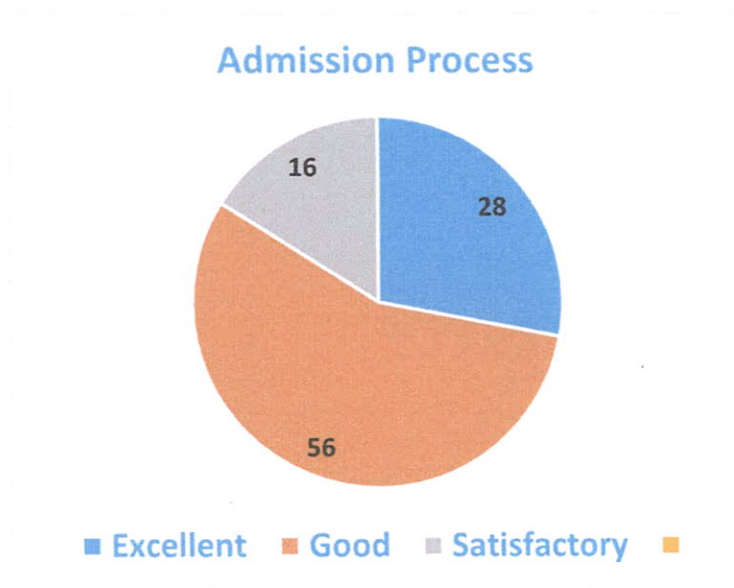

**D.P.G. Degree College**  
**Gurgaon**

**Alumni Feedback Analysis**

**Session-2020-21**

*[Handwritten Signature]*  
Principal  
D.P.G. Degree College  
Sector-34, Gurugram

Q1. How was the admission process in your college.

Excellent	56
Good	112
Satisfactory	32

**Interpretation:** 28% of the alumni respondent says that admission process is excellent, 56% of the alumni says that admission process is good and 16% of the alumni says that admission process is satisfactory.