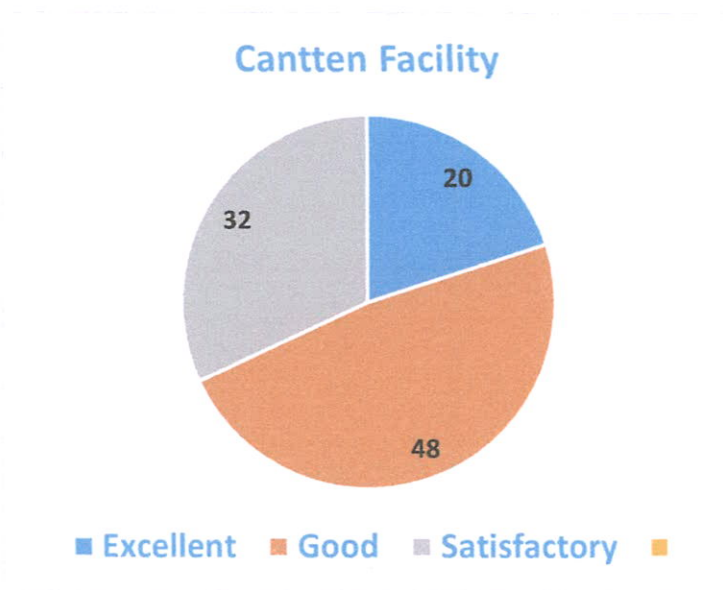

  
Principal  
D.P.G. Degree College  
S.

Q6. How is the faculty in your college?

Excellent	72
Good	80
Satisfactory	48

**Interpretation:** 36% of the alumni respondent says that faculty in our college is excellent, 40% of the alumni says that faculty in our college is good and 24% of the alumni says that lab faculty in our college is satisfactory.

  
Principal  
D.P.G. Degree College  
Sector-34, Gurugram

Q7. How is the library facility in your college?

Excellent	48
Good	96
Satisfactory	56

**Interpretation:** 24% of the alumni respondent says that library facility in our college is excellent, 48% of the alumni says that library facility in our college is good and 28% of the alumni says that library facility in our college is satisfactory.

  
Principal  
D.P.G. Degree College  
Sector-34, Gurugram

Q8. How is the canteen facility in your college?

Excellent	40
Good	96
Satisfactory	64

**Interpretation:** 20% of the alumni respondent says that canteen facility in our college is excellent, 48% of the alumni says that canteen facility in our college is good and 32% of the alumni says that canteen facility in our college is satisfactory.