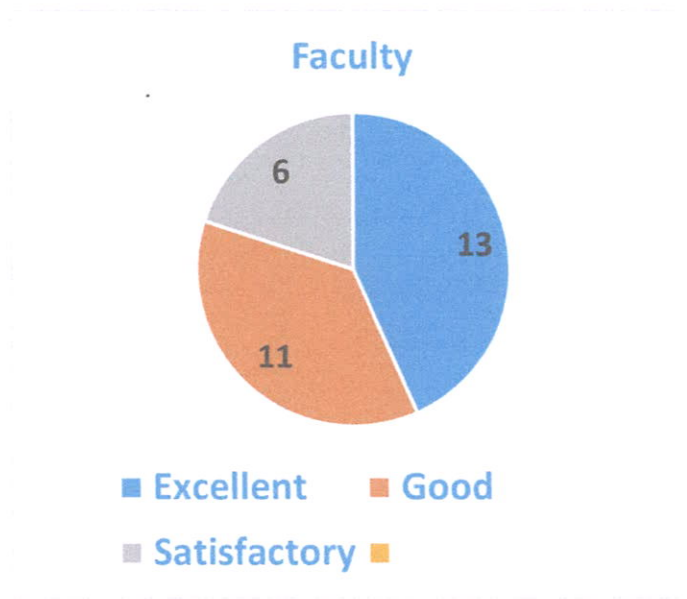

Principal
D.P.G. Degree College
Sector-34, Gurugram

Q5. How is lab facility in your college?

Excellent	6
Good	13
Satisfactory	11

Interpretation: 20% of the alumni respondent says that lab facility of our college is excellent, 43.3% of the alumni says that lab facility of our college is good and 20% of the alumni says that lab facility of our college is satisfactory.

Principal
D.P.G. Degree College
Sector 11

Q6. How is the faculty in your college?

Excellent	13
Good	11
Satisfactory	6

Interpretation: 43.3% of the alumni respondent says that faculty in our college is excellent, 36.7% of the alumni says that faculty in our college is good and 20% of the alumni says that lab faculty in our college is satisfactory.