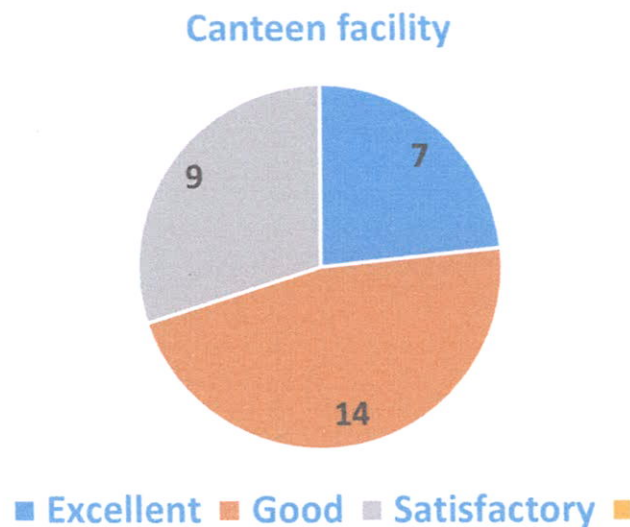

Principal
D.P.G. Degree College
Sector 11

Q6. How is the faculty in your college?

Excellent	13
Good	11
Satisfactory	6

Interpretation: 43.3% of the alumni respondent says that faculty in our college is excellent, 36.7% of the alumni says that faculty in our college is good and 20% of the alumni says that lab faculty in our college is satisfactory.

Principal
D.P.G. Degree College
Sector-34, Gurugram

Q7. How is the library facility in your college?

Excellent	9
Good	13
Satisfactory	8

Interpretation: 30% of the alumni respondent says that library facility in our college is excellent, 43.3% of the alumni says that library facility in our college is good and 26.7% of the alumni says that library facility in our college is satisfactory.

Principal
D.P.G. Degree College
Sector-34, Gurugram

Q8. How is the canteen facility in your college?

Excellent	7
Good	14
Satisfactory	9

Interpretation: 23.3% of the alumni respondent says that canteen facility in our college is excellent, 46.7% of the alumni says that canteen facility in our college is good and 30% of the alumni says that canteen facility in our college is satisfactory.