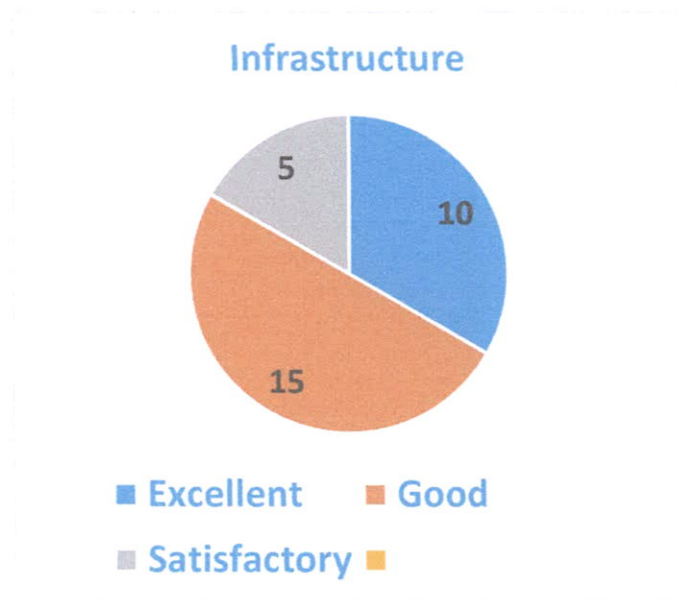

Q3. How is the infrastructure in your college?

Excellent	10
Good	15
Satisfactory	5

Interpretation: 33.3% of the alumni respondent says that infrastructure of our college is excellent, 50% of the alumni says that infrastructure of our college is good and 16.6% of the alumni says that infrastructure of our college is satisfactory.

Principal
D.P.G. Degree College
Sector-34, Gurugram