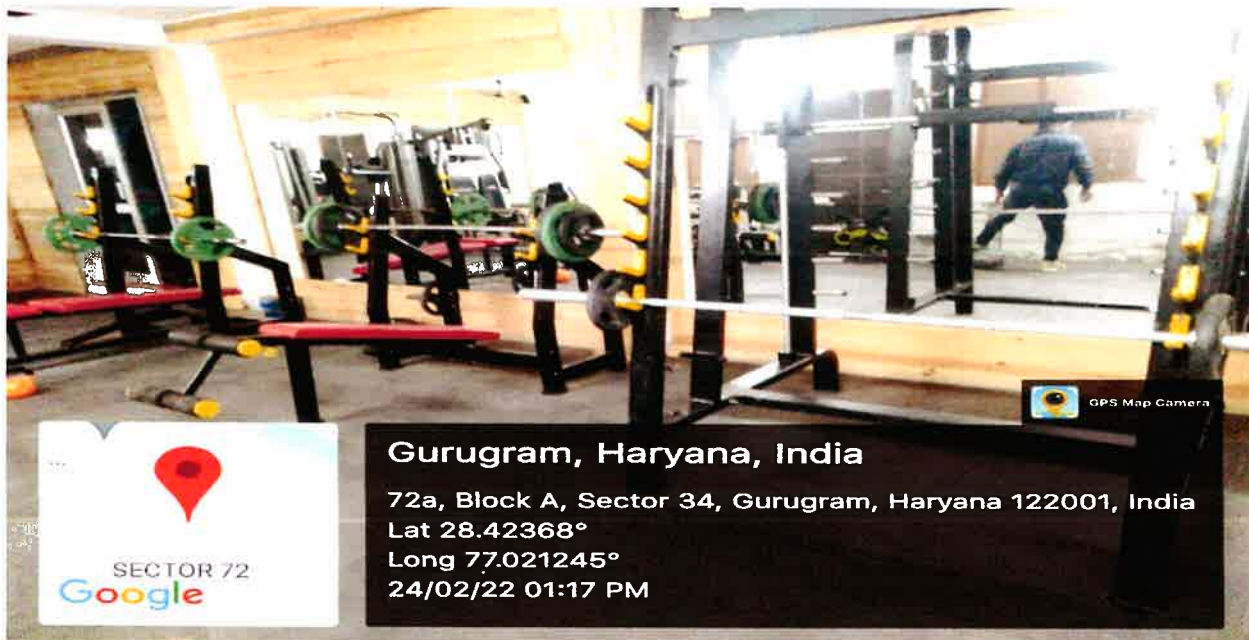

GYMNASIUM (INDOOR)Annexure 4.1.1. (11)