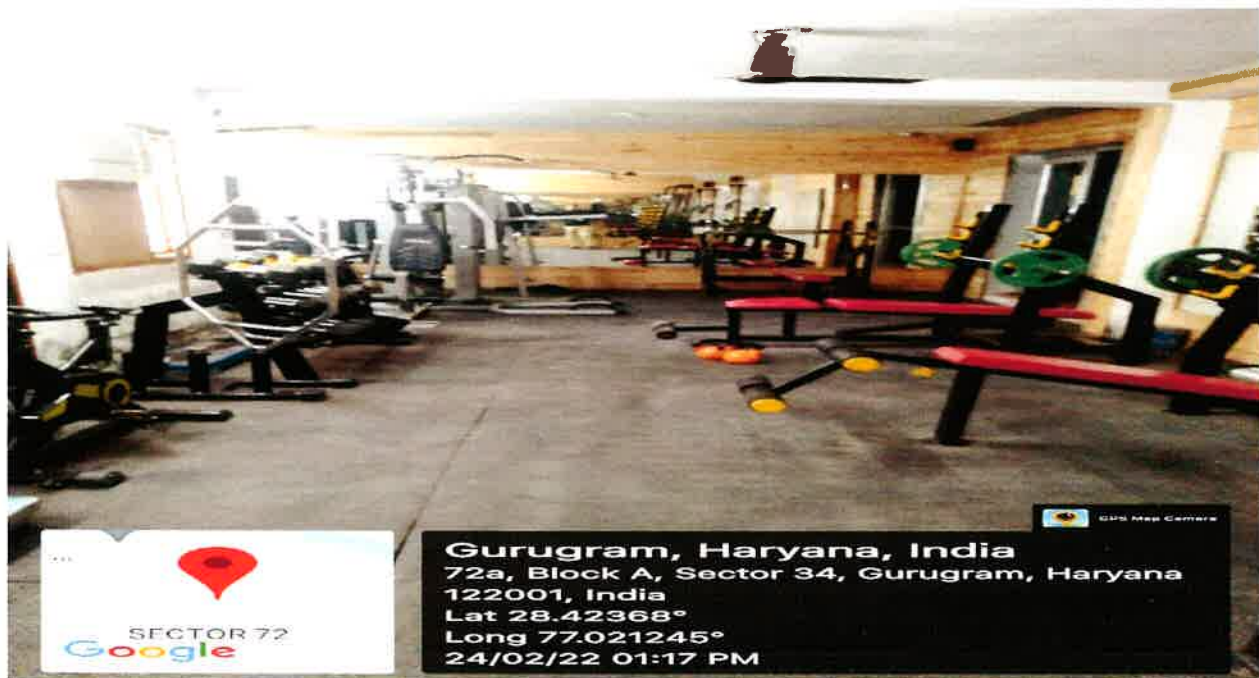

GYMNASIUM (INDOOR)(Annexure 4.1.1. (11))

W. S. S.

Principal
D.P.G. Degree College
Sector-34, Gurugram