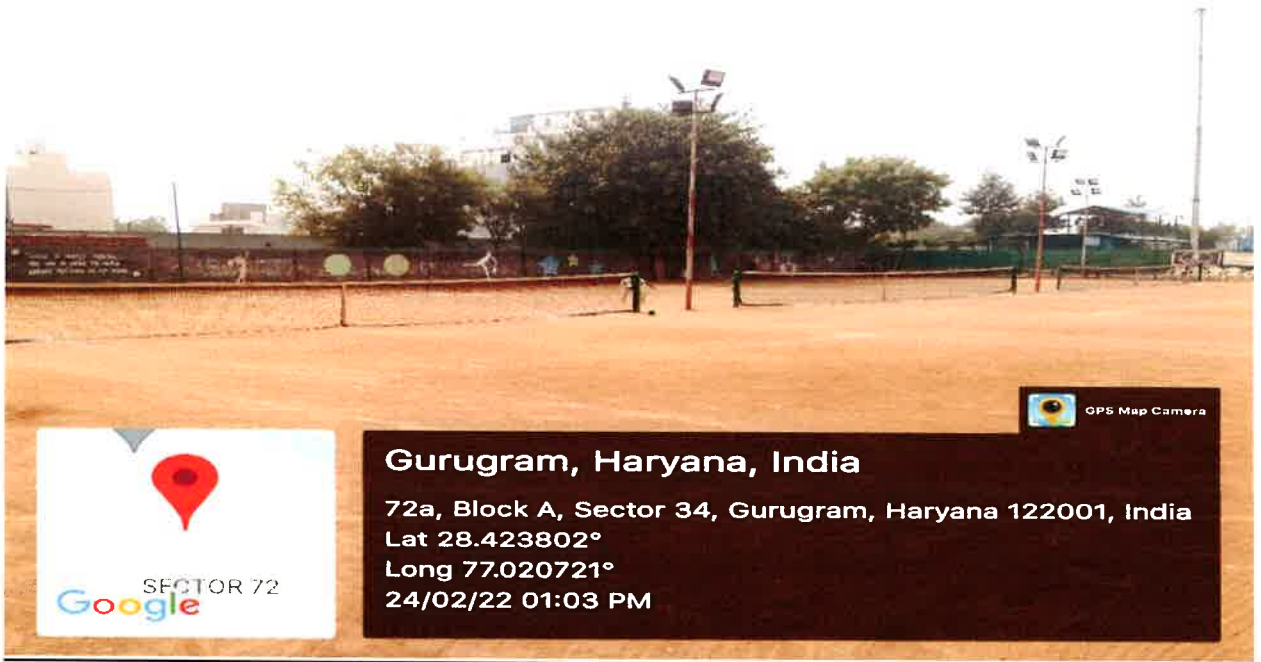

Gurugram, Haryana, India

72a, Block A, Sector 34, Gurugram, Haryana 122001, India
Lat 28.423802°
Long 77.020721°
24/02/22 01:03 PM

LAWN TENNIS COURT Annexure 4.1.1. (11)