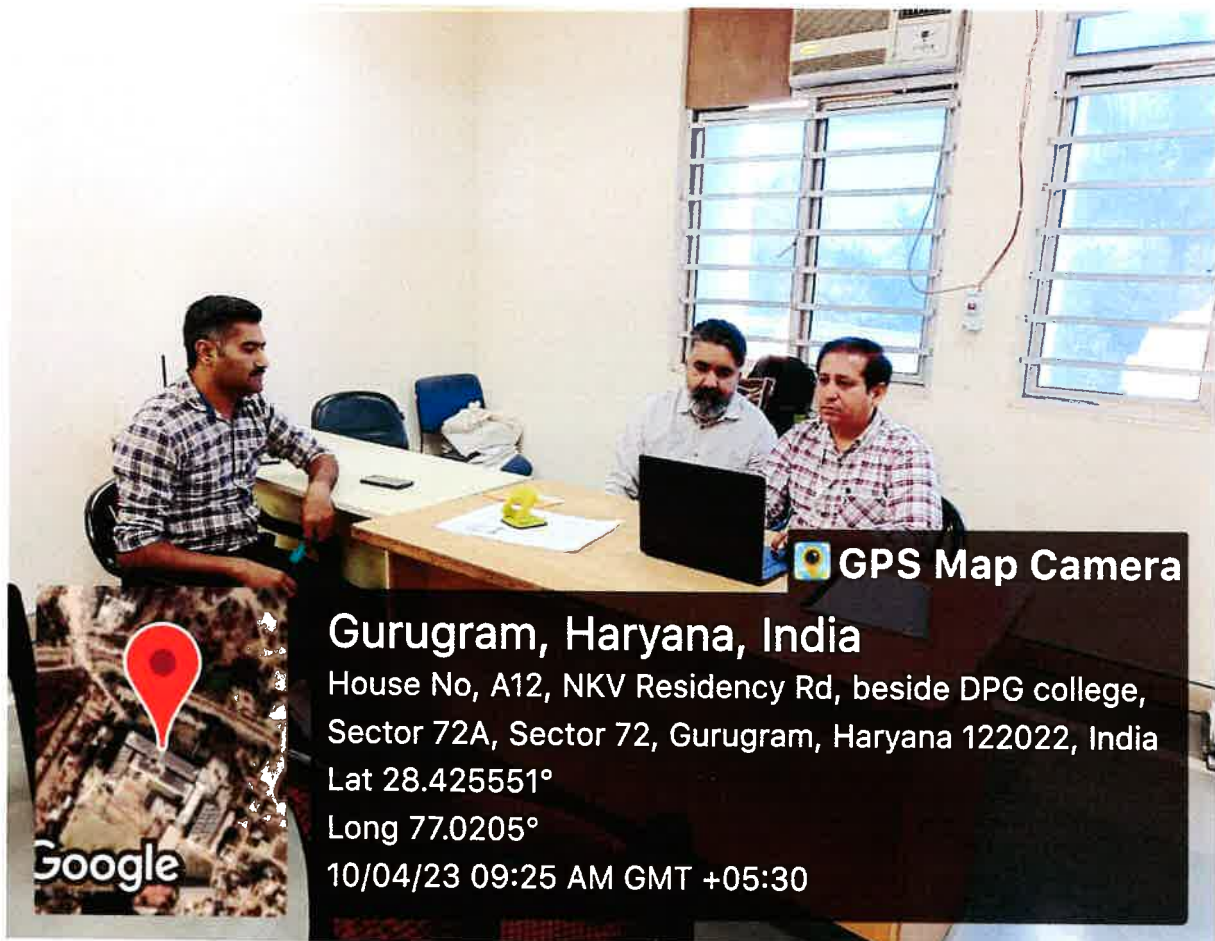

**Annexure 4.1.1. (15)**

**Examination Offices and Centre's**

Fully equipped examination offices of DPG Degree College along with dedicated and experience examination teams ensures honest, transparent and successful conduct of T.E.E. IGNOU Examination and M.D.U. regular examination Twice a year in college building. College provides seating capacity of more than 1600 students at one time along with all other basic facilities needed to conduct examination at such large scale.