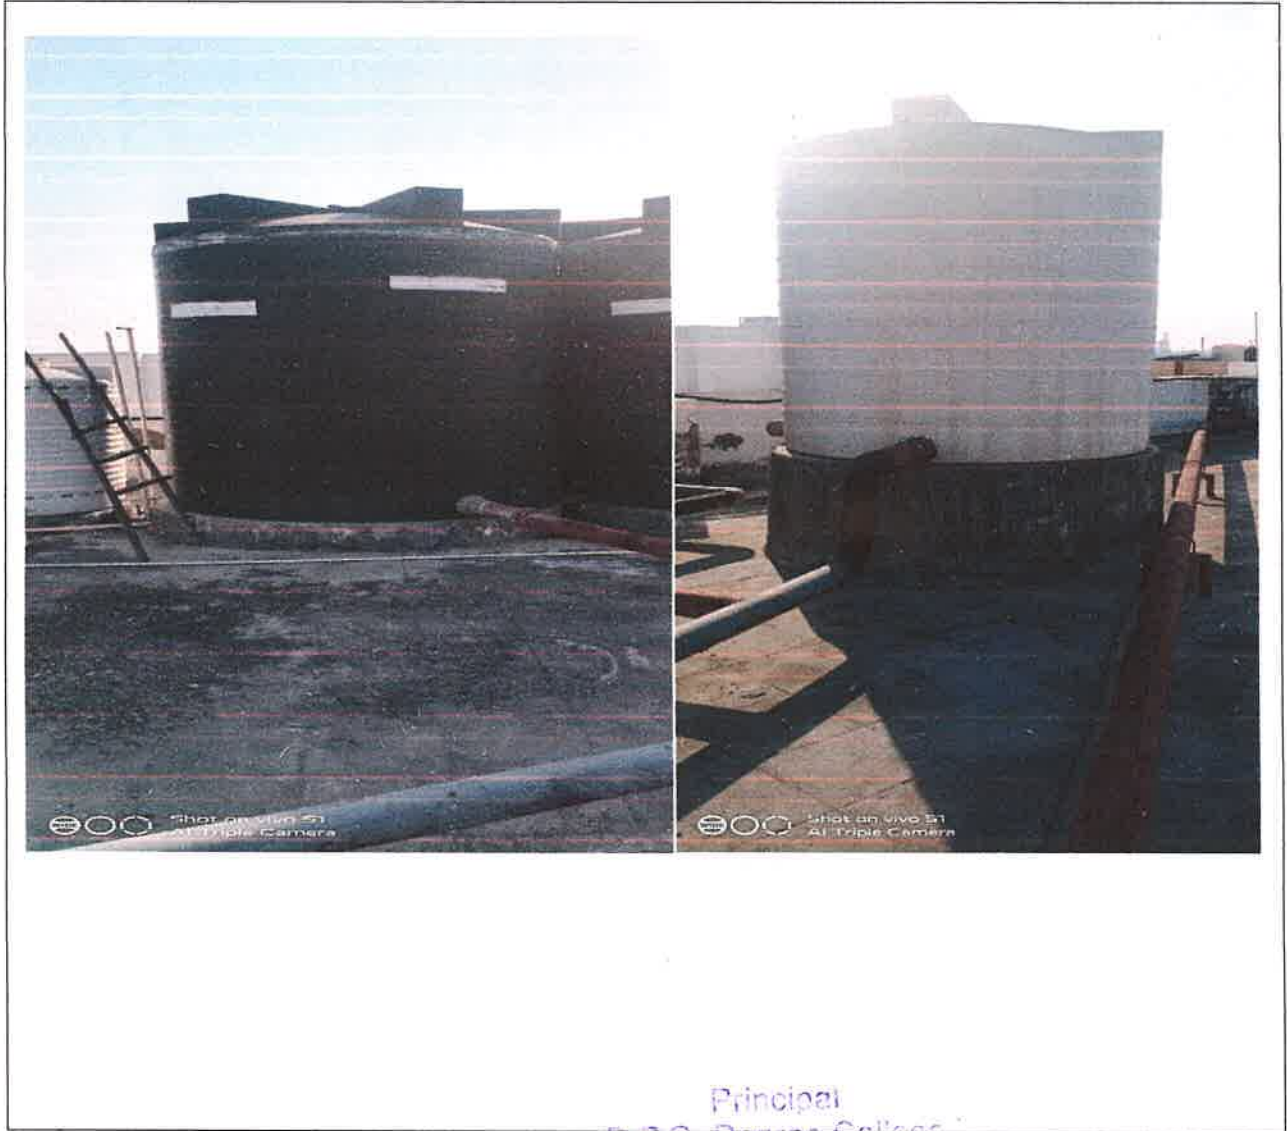

DPG DEGREE COLLEGE

(Affiliated to MDU, Rohtak)

Sector-34, Near Marble Market, Gurugram 122001

Principal
D.P.G. Degree College
Sector-34, Gurugram

[Handwritten signature]