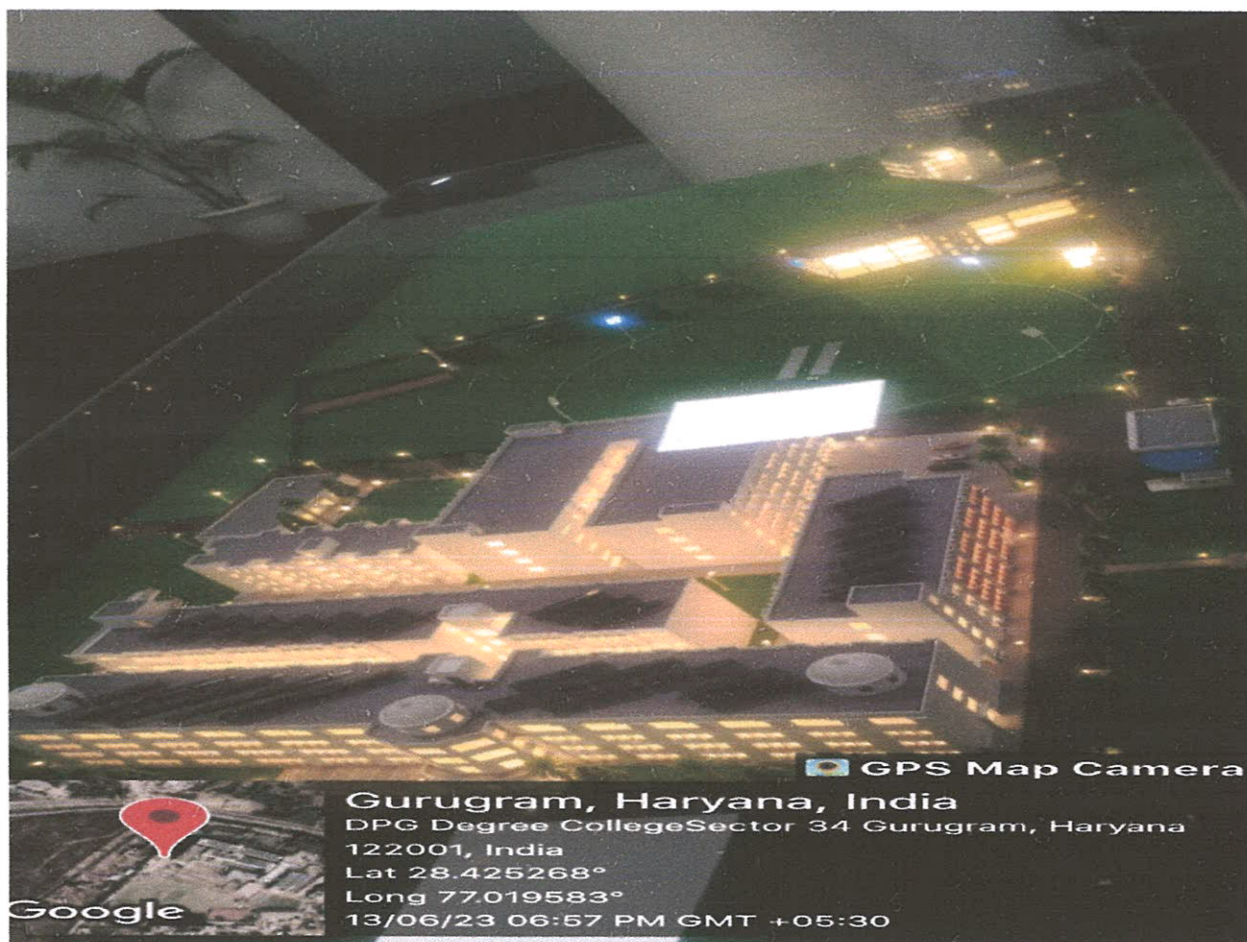

DPG DEGREE COLLEGE

(Affiliated to MDU, Rohtak)

Sector-34, Near Marble Market, Gurugram 122001

SUPPORTING DOCUMENTS

FOR 7.3.1 INSTITUTIONAL DISTINCTIVENESS

Building

Principal
D.P.G. Degree College
Sector-34, Gurugram