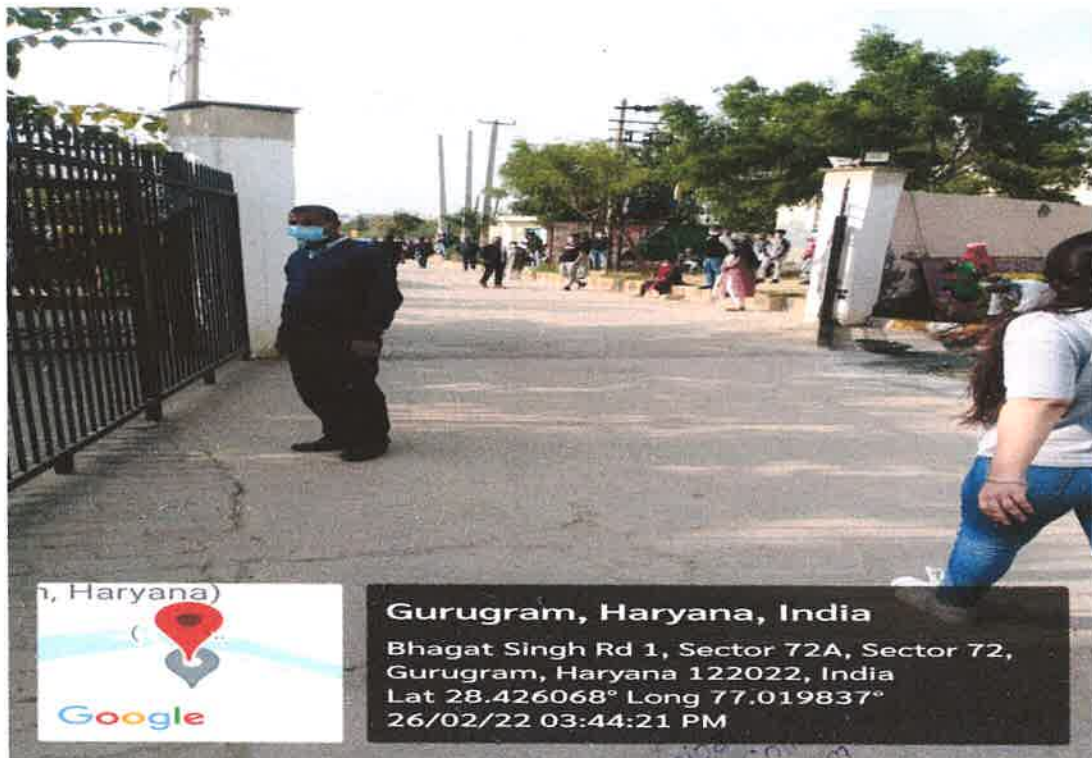

DPG DEGREE COLLEGE

(Affiliated to MDU, Rohtak)

Sector-34, Near Marble Market, Gurugram 122001

7.1.2(D2) Green campus initiatives include: Restricted entry of automobiles:

College does not allow to enter in the campus premises all the vehicles. Only the staff of college can enter with their vehicles. In the college campus restricted automobile can enter and most of them park in the parking area.

DPG DEGREE COLLEGE

(Affiliated to MDU, Rohtak)

Sector-34, Near Marble Market, Gurugram 122001

Gurugram, Haryana, India

A-108 A- block NKV Residency, Sector 72A,
sec-72, Gurugram, Haryana 122001, India

Lat 28.426043° Long 77.020032°