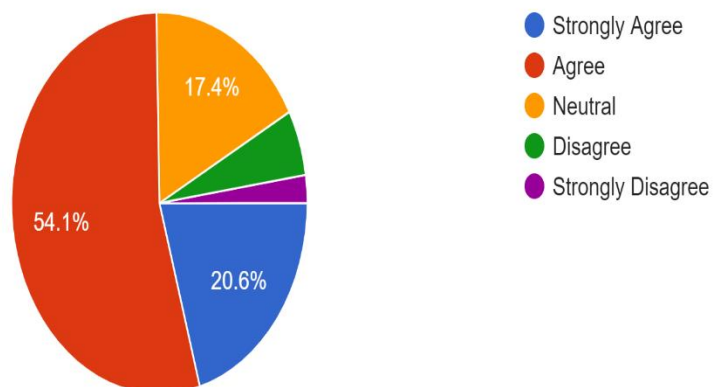

DPG DEGREE COLLEGE

(Affiliated to MDU Rohtak)

Sector-34, Near Marble Market, Gurugram 122001

Student Feedback Chart Academic Session 2021-22

Online Student satisfactory survey for the session 2021-22 during June 2022 through google form

Punctuality of the teacher in the classes

466 responses

Do the teacher covered the entire syllabus prescribed by the University

466 responses

Command over the subject taught.

466 responses

Attendance record of the student maintained by teacher.