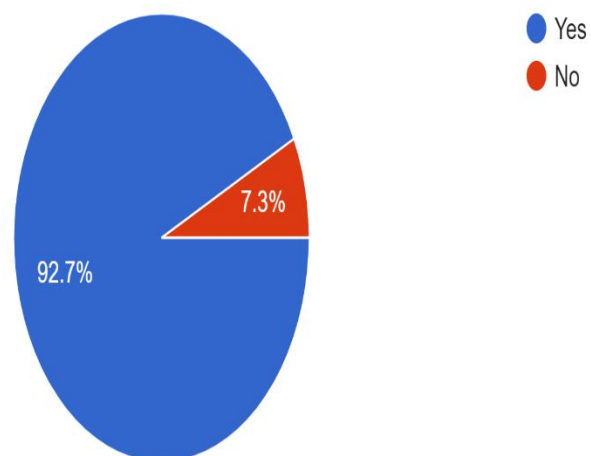

Punctuality of the teacher in the classes

466 responses

Do the teacher covered the entire syllabus prescribed by the University

466 responses

Command over the subject taught.

466 responses

Attendance record of the student maintained by teacher.

466 responses

Make arrangements of class in his/her absence.

466 responses

Share the answer of class test/sessional exam after evaluation.

466 responses

The internal evaluation process adopted by the teacher is fair and unbiased.