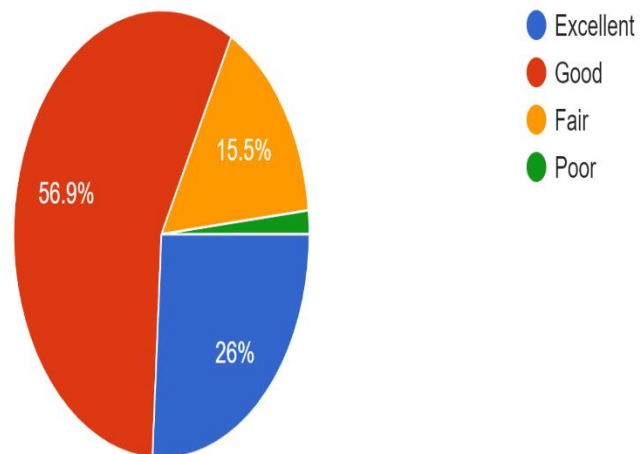

Punctuality of the teacher in the classes

466 responses

Do the teacher covered the entire syllabus prescribed by the University

466 responses

Command over the subject taught.

466 responses

Attendance record of the student maintained by teacher.

466 responses

Make arrangements of class in his/her absence.

466 responses

Share the answer of class test/sessional exam after evaluation.

466 responses

The internal evaluation process adopted by the teacher is fair and unbiased.