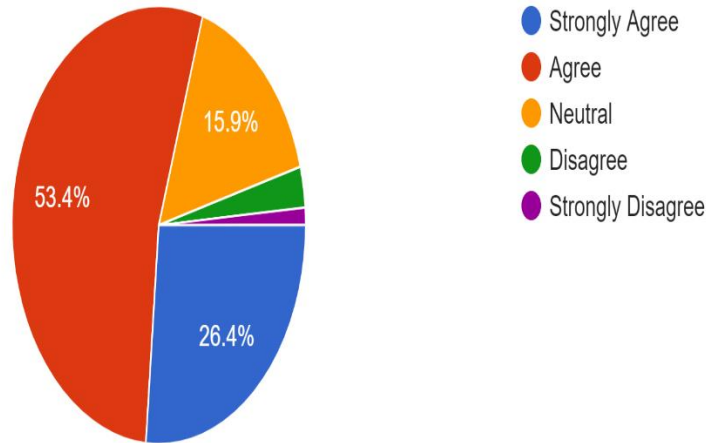

Punctuality of the teacher in the classes

466 responses

Do the teacher covered the entire syllabus prescribed by the University

466 responses

Command over the subject taught.

466 responses

Attendance record of the student maintained by teacher.

466 responses

Make arrangements of class in his/her absence.

466 responses

Share the answer of class test/sessional exam after evaluation.

466 responses

The internal evaluation process adopted by the teacher is fair and unbiased.