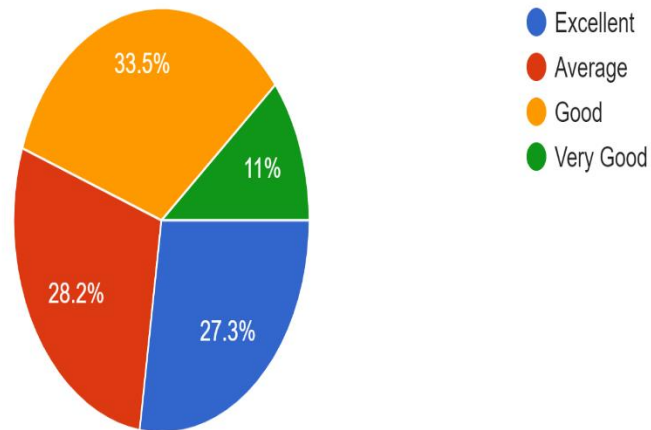

466 responses

Do the teacher help students in attaining career goals.

466 responses

How would you assess the quality of the study material made accessible by the teacher.

245 responses

The overall quality of teaching- learning process in your institution is very good.

245 responses

Teachers attitude towards your participation in extra curricular activities.

245 responses