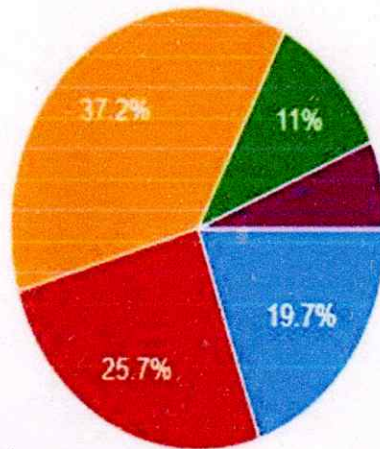

[Signature]
Principal
D.P.G. Degree College
Sector-34, Gurugram

Q3.

Equipment's in lab are in working conditions

218 responses

- Excellent
- Very Good
- Good
- Average
- Below Average

[Signature]
Principal
D.P.G. Degree College
Sector-34, Gurugram

Q4.

Available Lab Hours are sufficient for practicals

218 responses

- Excellent
- Very Good
- Good
- Average
- Below Average

Principal
D.P.C. Degree College
Sector 24, Gurugram

Q5.

Campus is green and eco-friendly