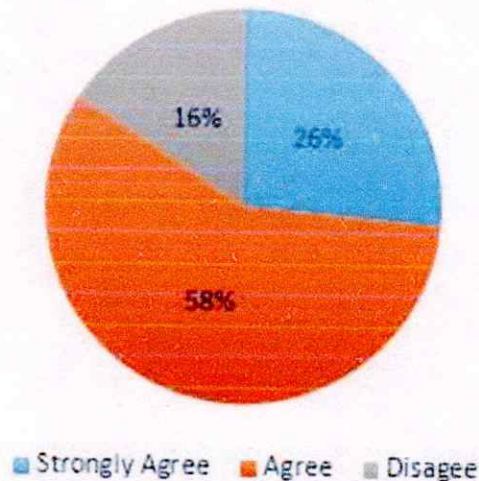

ANALYSIS : 28% students are strongly satisfied with the statement of full coverage of syllabus of each subject by the teacher, 60% Students are satisfied with the statement that teachers cover entire syllabus while 12% feel that some part of the syllabus is left out.

W. J. Sen
Principal
D.P.G. Degree College
Sector-34, Gurugram

Q3 Command over the subject

Excellent	73
Very Good	159
Good	59

TEACHER'S COMMAND OVER THE SUBJECT

ANALYSIS: 25% students stated the teachers are excellent command over their subjects, 55% responded that they are having very good knowledge of their subjects while 20 % responded that teachers are quite good in their subject knowledge.

W. B. Singh
Principal
D.P.G. Degree College
Sector-34, Gurugram

Q4. Make arrangements of class in his /her absence

Strongly agree	77
Agree	168
Disagree	46

Make arrangements of class in his/her absence

ANALYSIS: 26 % Students are strongly agree that proper arrangements are made in absence of teachers, 58% agreed with the above statement while 16% are not agreed.