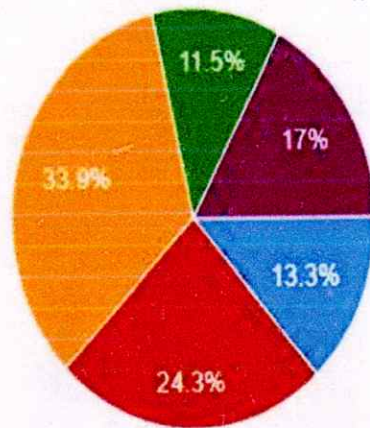

- Excellent
- Very Good
- Good
- Average
- Below Average

U. Suman
Principal
D.P.G. Degree College
Sector-34, Gurugram

Q9.

Classrooms are clean and well maintained

218 responses

- Excellent
- Very Good
- Good
- Average
- Below Average