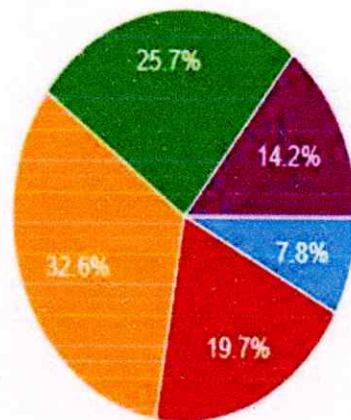

Q2.

Availability of reference books

218 responses

- Excellent
- Very Good
- Good
- Average
- Below Average

[Signature]
Principal
D.P.G. Degree College
Sector-34, Gurugram