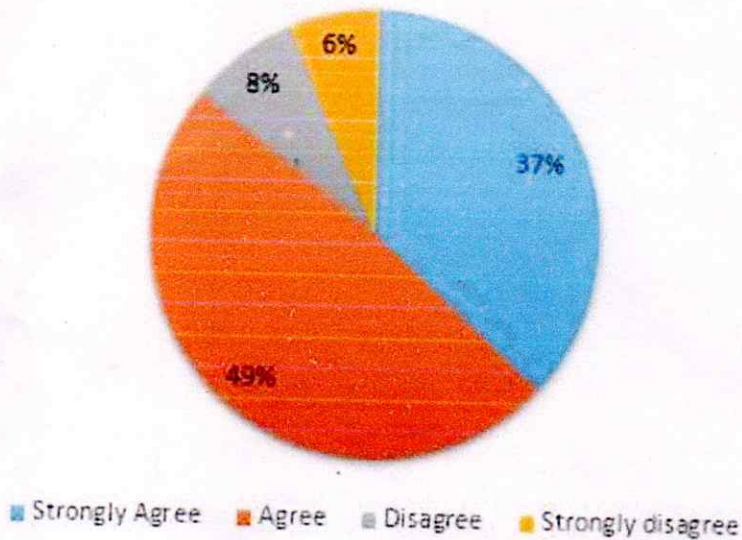

ANALYSIS: According to data 37% students are strongly agree with the statement, 49% have positive opinion about behaviour of college staff, 8% stated that college staff is not co-operative whereas 6% are not satisfied with the staff behaviour.