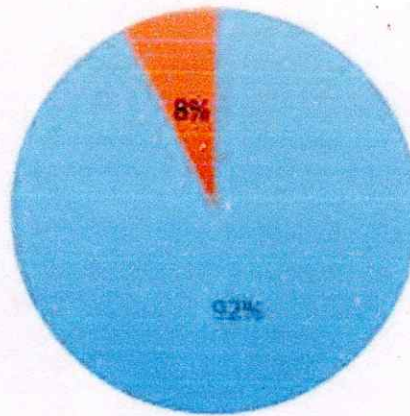

■ Yes ■ No

ANALYSIS : 90% students are in favour of the statement that answers are shared after evaluation while 10 % are against the above statement

Principal
D.P.G. Degree College
Sector-34, Gurugram

Q6. Internal Evaluation process adopted by the teacher is fair and unbiased

Agree 269

Disagree 22

Internal Evaluation process is fair and unbiased

■ Agree ■ Disagree ■

ANALYSIS: 92% students are satisfied and agree with internal evaluation process whereas 8% are unsatisfied with adopted internal evaluation process.