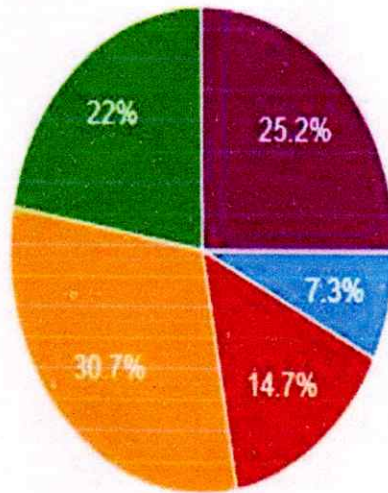

Q7.

Medical facility in College

218 responses

- Excellent
- Very Good
- Good
- Average
- Below Average

Chiranjeev
Principal
D.P.G. Degree College
Sector-34, Gurugram