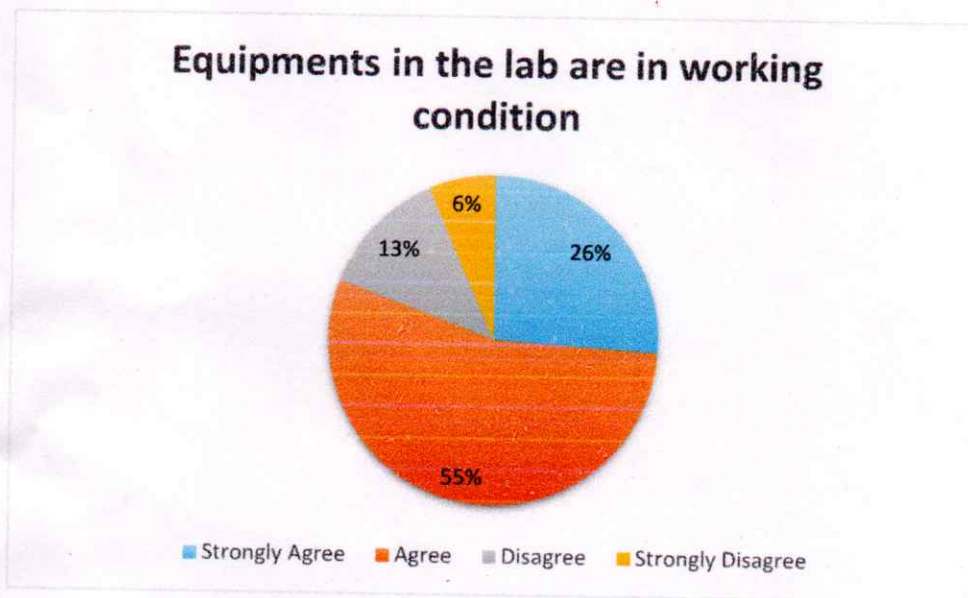

Q11. Equipments in the lab are in working condition

Strongly agree	76
Agree	159
Disagree	37
Strongly Disagree	19

ANALYSIS : It is observed from the studied data that 26% of the students are strongly satisfied with working of lab equipment, 55% of the students feel that equipment in the lab are adequate to work with, whereas 19% of the students feel maintenance of lab equipment is required.

Principal
D.P.M. Degree College
Sector 24, Gurugram