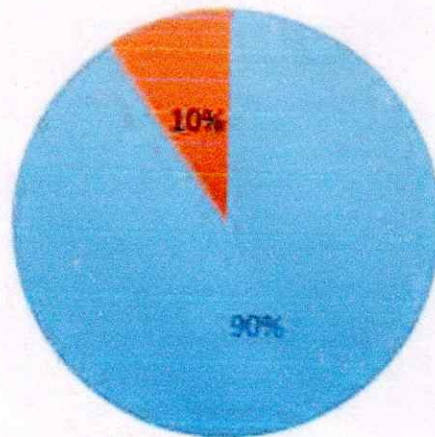

Q5 Share the answers of class tests and sessional exams after evaluation

Yes 263

No 28

Share the answers of class tests and sessional exam after evaluation

■ Yes ■ No

ANALYSIS : 90% students are in favour of the statement that answers are shared after evaluation while 10 % are against the above statement

Principal
D.P.G. Degree College
Sector-34, Gurugram