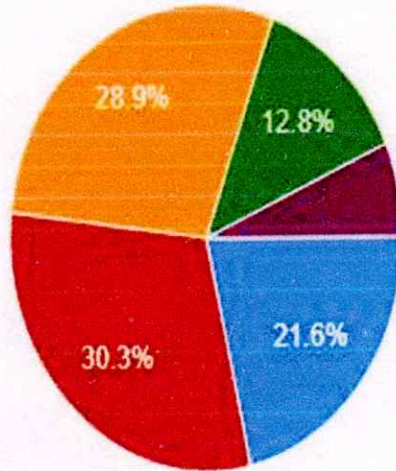

- Excellent
- Very Good
- Good
- Average
- Below Average

U. Suman
Principal
D.P.G. Degree College
Sector-34, Gurugram

Q9.

Classrooms are clean and well maintained

218 responses

- Excellent
- Very Good
- Good
- Average
- Below Average