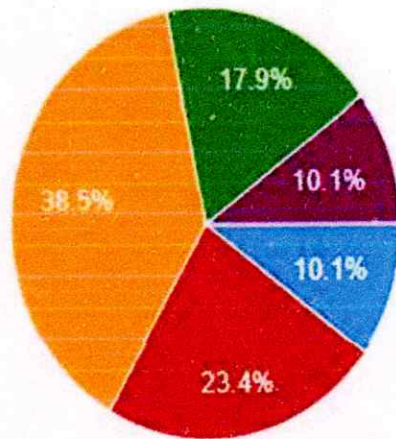

Q3.

Equipment's in lab are in working conditions

218 responses

- Excellent
- Very Good
- Good
- Average
- Below Average

[Signature]
Principal
D.P.G. Degree College
Sector-34, Gurugram