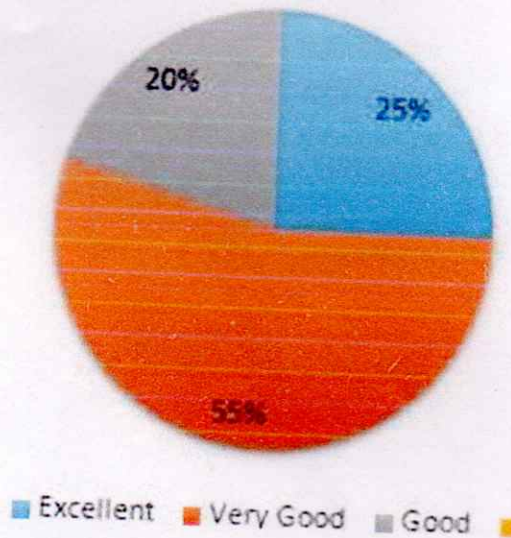

Q3 Command over the subject

Excellent	73
Very Good	159
Good	59

TEACHER'S COMMAND OVER THE SUBJECT

ANALYSIS: 25% students stated the teachers are excellent command over their subjects, 55% responded that they are having very good knowledge of their subjects while 20 % responded that teachers are quite good in their subject knowledge.

W. B. Singh
Principal
D.P.G. Degree College
Sector-34, Gurugram