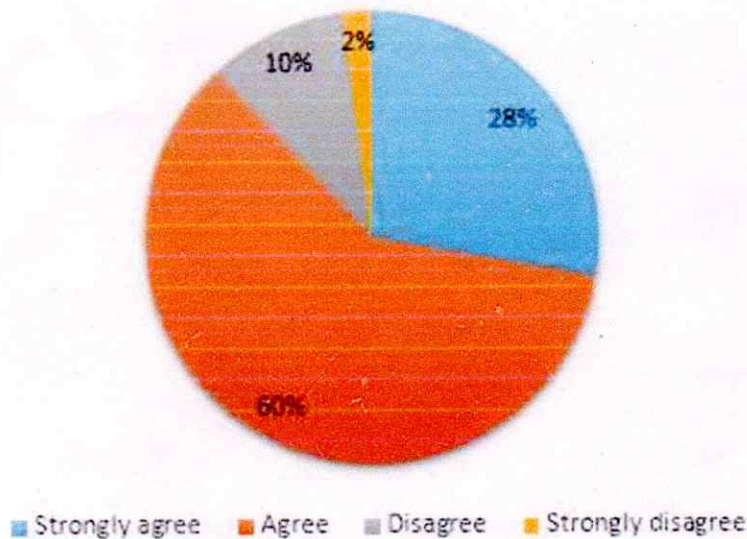

Q2.DO the teacher cover entire syllabus prescribed by the University?

Strongly agree   81
Agree   175
Disagree   29
Strongly Disagree 6

COVERAGE OF ENTIRE SYLLABUS

ANALYSIS : 28% students are strongly satisfied with the statement of full coverage of syllabus of each subject by the teacher, 60% Students are satisfied with the statement that teachers cover entire syllabus while 12% feel that some part of the syllabus is left out.

W. J. Sen
Principal
D.P.G. Degree College
Sector-34, Gurugram