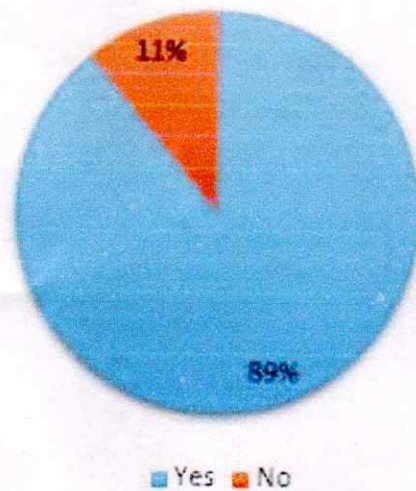

Agree 151

Disagree 34

Strongly Disagree 19

Available lab hours are sufficient for practicals

Analysis: It is observed that 30% students are strongly satisfied and stated that lab hours are sufficient to complete the practical work in the lab, 52% are satisfied with the above statement and 18% feel that lab hours should be increased.

(Signature)
Principal
D.P.G. Degree College
Sector-34, Gurugram

Q12 Availability of teachers in the lab during lab working hours

Yes 259

No 32

Availability of teacher in lab during lab working hours

Analysis: It is found from the studied data that 89% of the students are agreed that teacher remain in the lab during lab hours to guide them whereas 11 % stated that supervision is required during lab hours.