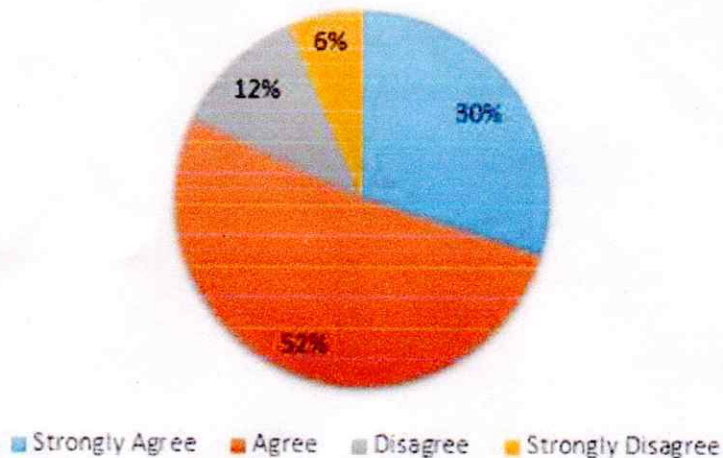

Q13. Available Lab hours are sufficient for practical

Strongly Agree   87

Agree   151

Disagree   34

Strongly Disagree   19

Available lab hours are sufficient for practicals

Analysis: It is observed that 30% students are strongly satisfied and stated that lab hours are sufficient to complete the practical work in the lab, 52% are satisfied with the above statement and 18% feel that lab hours should be increased.

(Signature)
Principal
D.P.G. Degree College
Sector-34, Gurugram