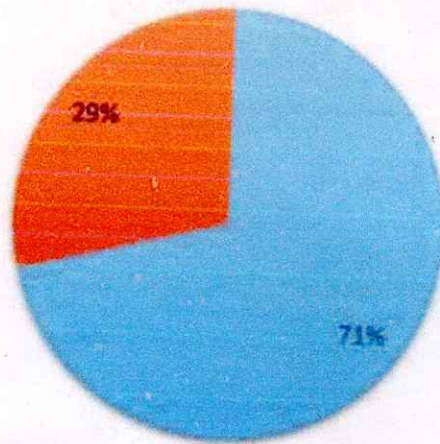

Q9 . Prescribed books are available in the library.

Agree 207

Disagree 84

Prescribed books in the library

■ Agree ■ Disagree

ANALYSIS: The study of data reveals that 71% of the students are satisfied with the number of books available in the library but 29% students are unsatisfied as they face problem in availability of books in the library.

12/1/20
Principal
D.P.G. Degree College
Sector-34, Gurugram