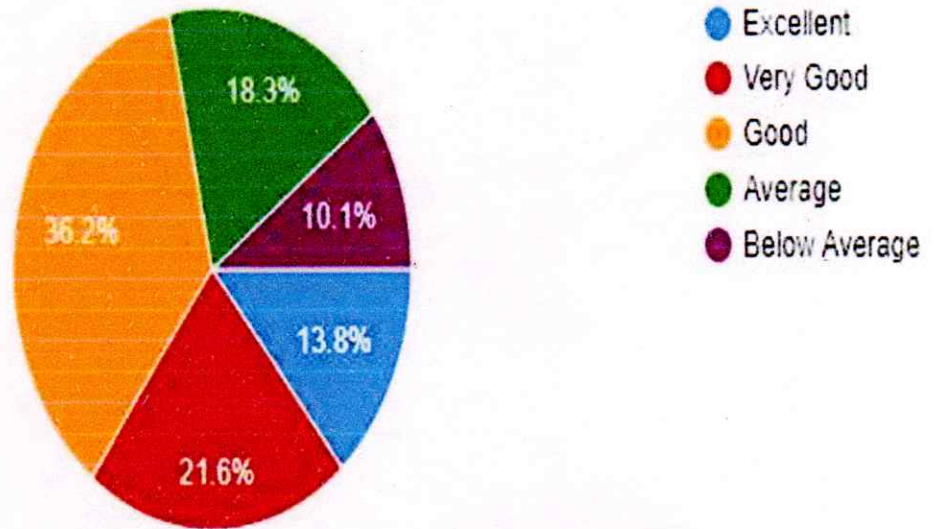

Q4.

Available Lab Hours are sufficient for practicals

218 responses

- Excellent
- Very Good
- Good
- Average
- Below Average

Principal
D.P.C. Degree College
Sector 24, Gurugram

Q5.

Campus is green and eco-friendly

218 responses

- Excellent
- Very Good
- Good
- Average
- Below Average

Principal
Principal
D.P.G. Degree College
Sector-34, Gurugram

Q6.

Cleanliness and Hygiene in canteen

218 responses

Chhavi
Principal
D.P.G. Degree College
Sector-34, Gurugram