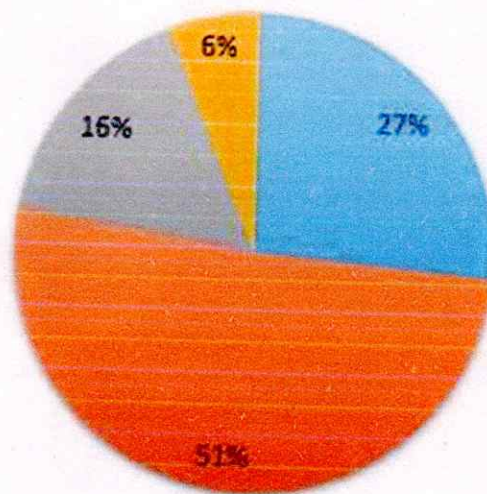

12/1/20
Principal
D.P.G. Degree College
Sector-34, Gurugram

Q10 The Class rooms are clean and well maintained

Strongly agree 77

Agree 149

Disagree 47

Strongly Disagree 18

Class room are clean and well maintained

■ Strongly agree ■ Agree ■ Disagree ■ Strongly disagree

ANALYSIS : The study reveals that 27% students are strongly satisfied with cleanliness and maintenance of class rooms, 51% students are satisfied with above statement, 22% feel that improvement is required.