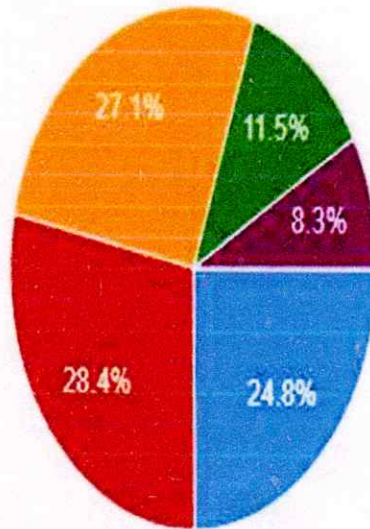

Q4.

Available Lab Hours are sufficient for practicals

218 responses

- Excellent
- Very Good
- Good
- Average
- Below Average

Principal
D.P.C. Degree College
Sector 24, Gurugram

Q5.

Campus is green and eco-friendly

218 responses

- Excellent
- Very Good
- Good
- Average
- Below Average

Principal
Principal
D.P.G. Degree College
Sector-34, Gurugram

Q6.

Cleanliness and Hygiene in canteen

218 responses

Chhavi
Principal
D.P.G. Degree College
Sector-34, Gurugram