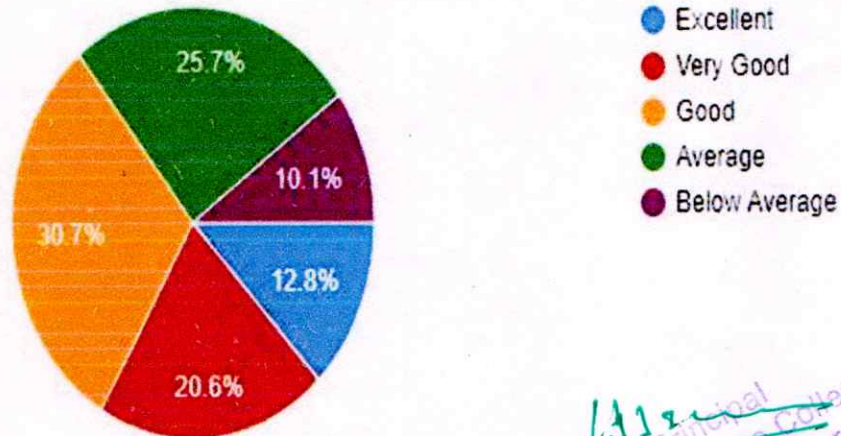

DPG DEGREE COLLEGE
(Affiliated to MDU Rohtak)

Sector-34, Near Marble Market, Gurugram, 122001

STUDENT FEEDBACK ANALYSIS (2022-23) EVEN SEMESTER

The institute conducts regular feedback semester wise. Student actively participates in providing their genuine and honest feedback. Feedback is given on relevant questions.

The responses are recorded on a five-point scale (Excellent, very good, good, average and below average). To have continuous improvement, recorded responses are thoroughly studied. Below graphical representation is the evident, majority of students are satisfied with the facilities provided to them in the institution.

Q1.

Prescribed books are available in the library

218 responses

Principal
D.P.G. Degree College
Sector-34, Gurugram