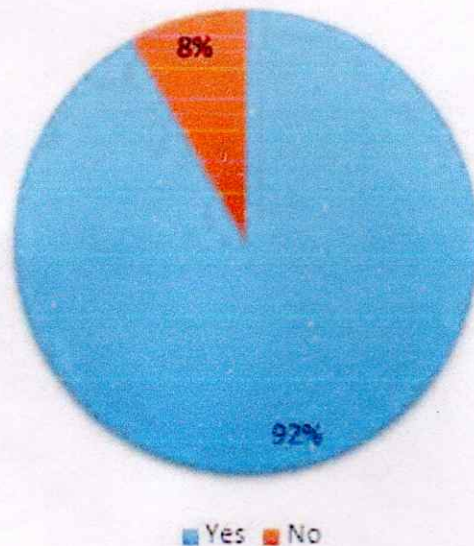

Q1 Punctuality of teacher in the class

Yes 269

No 22

PUNCTUALITY OF TEACHER IN THE CLASS

ANALYSIS: 92% Students responded that teacher are punctual in the class while 8% students are disappointed with the schedule.

Principal
D.P.G. Degree College
Sector-34, Gurugram